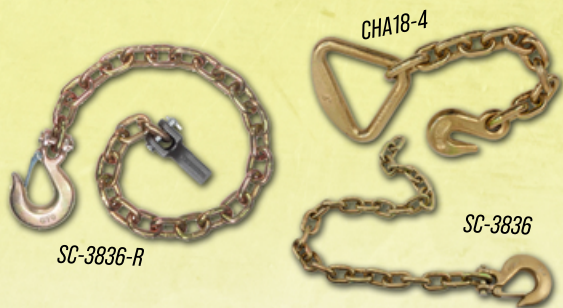

Miscellaneous G70 Chains

SKU	Description	Weight	Price	10+
SC-3836	3/8" x 36" w/ Slip Hook	5lbs	$14.99	$14.49
SC-51636	5/16" x 36" w/ slip hook	4lbs	$13.99	$13.49
SC-3836-R	3/8" x 36" w/ slip hook and retainer	12.7lbs	$34.99	$33.49
CHA18-4	3/8" Grab Hook w/ 18" Chain Anchor 4" Delta Ring	4.15lbs	$14.99	$13.99