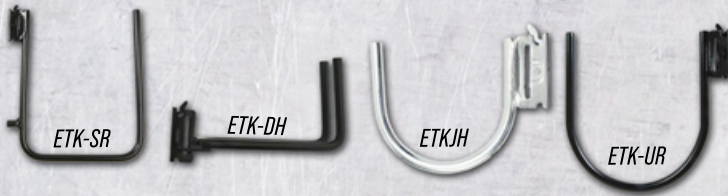

E-Tracks and Accessories

SKU	Description	Price	10+
ETKJH	4.5" J-Hook E-Track Fitting	$2.79	$2.69
ETK-DH	E-Track Small Hanger Hook	$9.99	$9.49
ETK-UR	E-Track Large Rack	$9.99	$8.79
ETK-SR	E-Track Roller Large Square Bracket	$12.99	$12.79