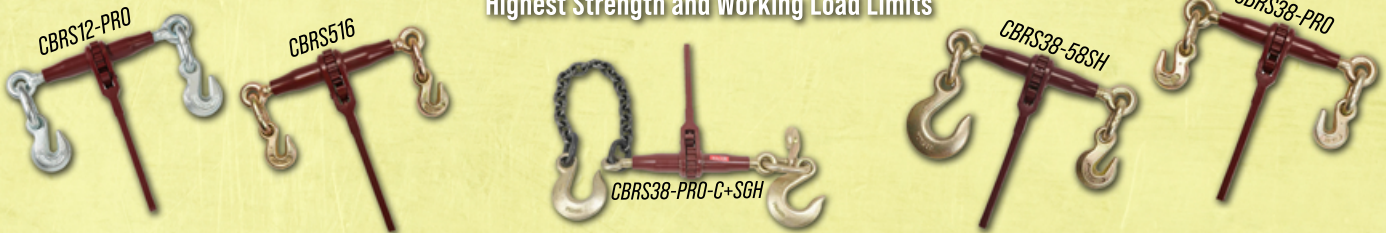

Chains and Binders

- Manufactured With Heavy Duty Forged Steel
- Clearly Stamped w/ WLL and Capacity
- Meets FMCSA and DOT Specifications

Pro Binders

Highest Strength and Working Load Limits

SKU	Description	Chain Sizes				WLL	Weight		
		5/16	3/8	1/2	5/8				
CBRS516-PRO	5/16"-3/8" Ratchet Chain Binder	☑	☑			7,100 lbs	12 lbs	$33.99	$30.49
CBRS38-PRO	3/8"-1/2" Ratchet Chain Binder		☑	☑		12,000 lbs	14 lbs	$41.99	$40.99
CBRS12-PRO	3/8"-1/2" Ratchet Chain Binder		☑	☑		15,000 lbs	15.7 lbs	$54.99	$50.99
CBRS38-12SH	1/2" Grab Hook & 1/2" Slip Hook			☑	☑	12,000 lbs	14.5 lbs	$59.99	$58.99
CBRS38-58SH	1/2" Grab Hook & 5/8" Slip Hook		☑	☑	☑	12,000 lbs	17 lbs	$64.99	$63.99
CBRS12-58SH-12GH	1/2" Grab Hook & 5/8"-1/2" Grab Hook			☑	☑	15,000 lbs	19.6 lbs	$74.99	$73.99
CBRS38-PRO-C+SGH	3/8" Grab & 1/2" Sling Hook w/ 2' G80 Chain & 1/2" Sling Hook		☑	☑		7,100 lbs	19 lbs	$67.99	$66.99