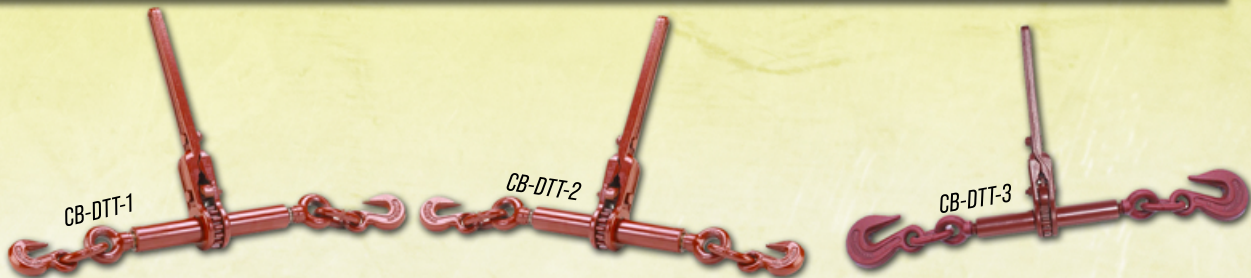

Steamboat River Ratchet Binder

w/ Pelican Hooks, 24" Barrel, 1-3/8" Screw Dia. - Portable Barge Coupler

| SKU | Description | Weight | Price | 50+ |
|----------------|--------------------------|--------|----------|----------|
| CBRS-SBPH-1324 | Steamboat Ratchet Binder | 58 lbs | \$219.99 | \$169.99 |

Mytee EZ Binder Ratcheting Lever Load Binder

| SKU | Description | Weight | Price |
|----------|--------------------------------------|-----------|----------|
| CB-AEZ | Ratcheting Lever Binder | 11.5 lbs | \$129.99 |
| CB-AEZ38 | 3/8" - 1/2" EZ Ratchet Chain Binder | 14.75 lbs | \$154.99 |
| CB-AEZ14 | 1/4" - 5/16" EZ Ratchet Chain Binder | 5.17 lbs | \$99.99 |

*prices are subjected to change without notice

Chains and Binders

| SKU | Description | Chain Sizes | | | | WLL | Weight | Price | 10+ |
|--------------|------------------|-------------|-----|-----|-----|------------|----------|---------|---------|
| | | 5/16 | 3/8 | 1/2 | 5/8 | | | | |
| CB-LDR-38 | Ratchet | ☑ | ☑ | | | 7,100 lbs | 8.8 lbs | \$44.99 | \$43.99 |
| CB-DR-2 | Ratchet | | ☑ | ☑ | | 12,000 lbs | 14.2 lbs | \$64.99 | \$62.49 |
| CB-DR-3 | Ratchet | | | ☑ | ☑ | 13,000 lbs | 16 lbs | \$84.99 | \$82.99 |
| CB-DFX-38 | Folding Ratchet | ☑ | ☑ | | | 8,800 lbs | 13 lbs | \$72.99 | \$71.99 |
| CB-DFX-12 | Folding Ratchet | | ☑ | ☑ | | 12,000 lbs | 14.6 lbs | \$74.99 | \$73.99 |
| CB-DF-7-1-WS | Lever Spring | ☑ | ☑ | | | 6,600 lbs | 15 lbs | \$84.99 | \$82.99 |
| CB-DB-III-WS | Lever Spring | | ☑ | ☑ | | 9,200 lbs | 19 lbs | \$94.99 | \$82.99 |
| CB-DR-1-BODY | Removable Binder | ☑ | ☑ | | | 7,300 lbs | 8 lbs | \$72.99 | \$71.99 |
| CB-DR-RH | Removable Handle | | | | | - | 16 lbs | \$39.99 | \$38.99 |
| CB-DBX-6600 | Lever Recoilless | | ☑ | ☑ | | 6,600 lbs | 10 lbs | \$44.99 | \$43.99 |