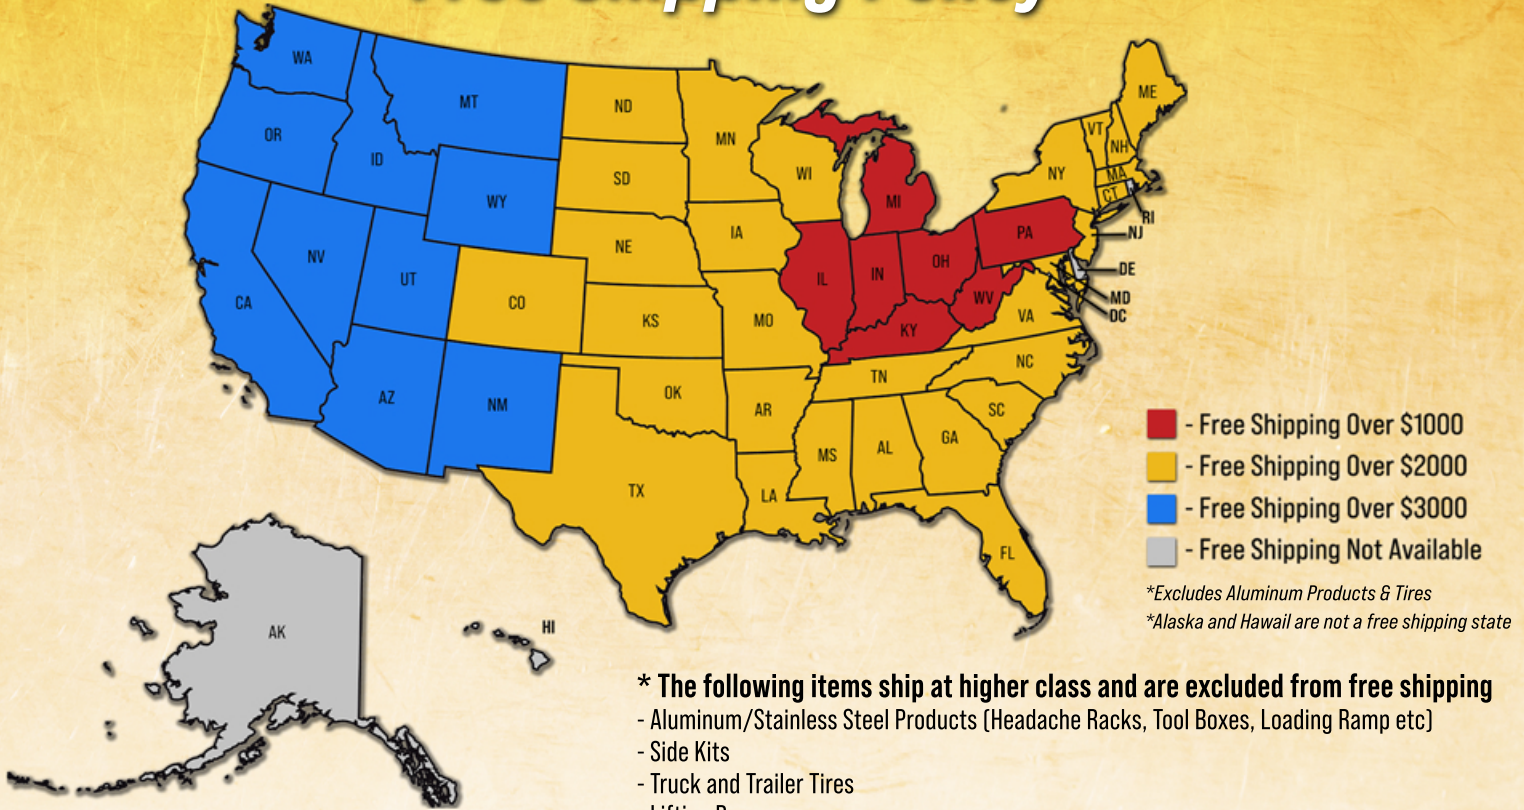

Free Shipping Policy

(Website will display free shipping in such cases and you will be contacted separately with a shipping quote if your order includes the following items.)

* Free shipping is only valid for commercial addresses that do not require lift-gate service. **Residential/Liftgate Delivery and/or High Cost Service Areas, Oversize, and Arbitrary charges are extra.** If any of these services are used, you will be billed separately for them.

* We ship all orders within **2 to 3 business days** after receipt. Please be aware that transit times do not include the day that the order is placed, weekends and most holidays. If you should need expedited shipping please give us a call to find out more details.

* Carriers have a **Surcharge for Delivery to Certain Limited Access** Addresses (Remote Locations / Islands / Military Bases, Oilfields etc). Unfortunately these addresses will not qualify for our free shipping policy. Surcharges will be charged to the customer.

* Any State **compliance charges will NOT be covered under the Free Shipping Policy.** Customers will be responsible to pay all fees associated with the carrier's compliance charges to their state for their order.

* In some remote locations such as small, isolated, or far away towns the freight carrier may only delivery a certain day of the week which can delay delivery times. If you are concerned with your delivery time please contact customer service for more informatio.

Offer valid for a limited time only. Mytee Reserves the right to change our free freight policy at any time.

Follow Mytee Products on Social Media for updates on products, tips, and more!

MYTEE
PRODUCTS

888-705-8277

customerservice@myteeproducts.com

www.myteeproducts.com