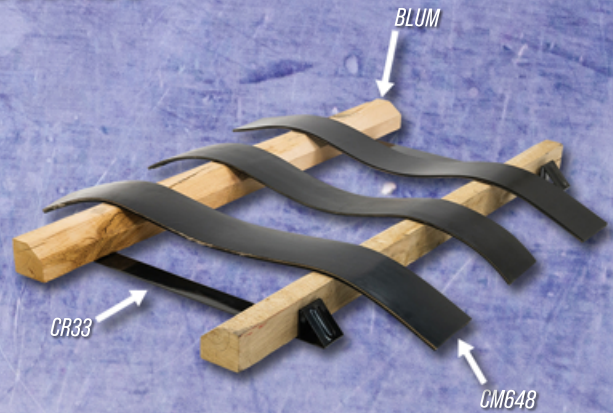

Coil Hauling Accessories

CR-HD

CR36-HD

CM748-DP-US

TSC-36

PS54-ADJ

10+ (Price when you buy 10 or more)

| SKU | Description | Price | 10+ |
|-------------|---|---------|-------------------------|
| CR33 | Coil Rack, 33" Long, 10-Gauge Steel | \$7.49 | \$7.39 |
| CR-HD | Heavy Duty Coil Rack, 40" Long | \$24.99 | \$24.49 |
| CR36-HD | Heavy Duty Coil Rack, 36" Long | \$19.99 | \$18.99 |
| CM3042 | 30"x42" Coil/Friction Mat (0.5") | \$6.99 | \$6.89 |
| CM648 | Heavy Duty Rubber Coil Pad 6"x48" | \$9.99 | \$9.79 |
| CM748-DP-US | Rubber Coil Pad 7"x48" - Diamond - USA Made | \$9.49 | \$9.29 |
| BLUM-4 | 4"x3.5" Beveled Hardwood Coil Lumber - 4' | \$13.99 | \$12.99 |
| BLUM-5 | 4"x3.5" Beveled Hardwood Coil Lumber - 5' | \$16.99 | \$15.99 |
| BLUM-6 | 4"x3.5" Beveled Hardwood Coil Lumber - 6' | \$19.99 | \$18.99 |
| PS54 | Steel Pipe Stakes for Flatbed 4ft | \$27.99 | \$27.49 ₍₈₊₎ |
| PS54-ADJ | Adjustable Pipe Stakes 54" | \$34.99 | \$33.99 |
| PS30-ADJ | Adjustable Pipe Stakes 30" | \$26.99 | \$25.99 |
| TSC-36 | Truck Shipping Cradle/Storage Saddle 6"x6"x3" | \$49.99 | \$44.99 |