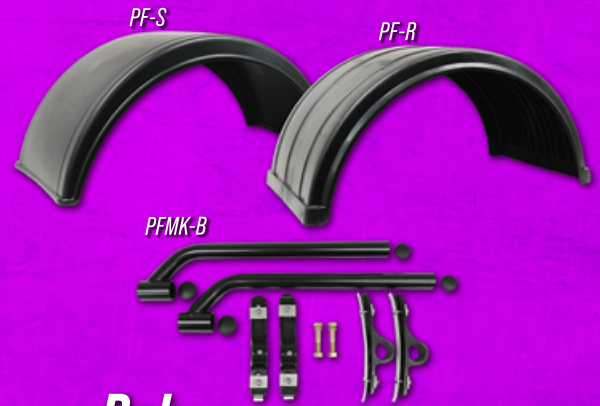

Stainless Steel Quarter Fenders

| SKU | Description | Price |
|--------------|---------------------|----------|
| QF-S-2424-SS | 24"x24" Set of 2pcs | \$140.99 |

Poly Quarter Fenders

| SKU | Description | Price |
|------------|---------------------|---------|
| PQF-S-2424 | 24"x24" Set of 2pcs | \$77.99 |