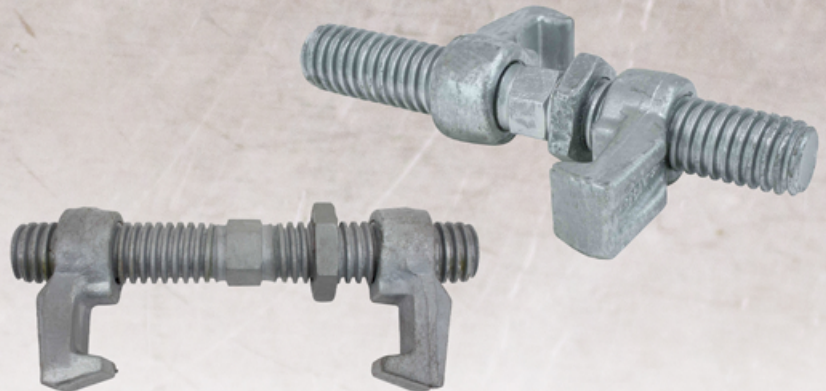

Container Bridge Fittings

SKU	Size	Price	20+
CTL-W	260mm	$34.99	33.99
CBF	260mm	$26.99	26.49
CBF-380	380mm	$34.99	28.49

*prices are subjected to change without notice