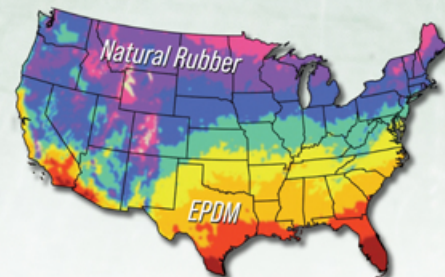

BUNGEE-BALL

| SKU | Description | Price | 10+ |
|--------|-----------------------------|---------|---------|
| RS-15C | EPDM Crimped 'S' Hooks, 15" | \$35.99 | \$35.19 |
| RS-21C | EPDM Crimped 'S' Hooks, 21" | \$42.99 | \$41.99 |
| RS-31C | EPDM Crimped 'S' Hooks, 31" | \$52.99 | \$52.49 |
| RS-41C | EPDM Crimped 'S' Hooks, 41" | \$71.99 | \$70.99 |

| SKU | Description | Price | 10+ |
|-----------------|---------------------------------------|---------|---------|
| BUNGEE-ADJ51624 | 5/16" x 24" Adjustable Cords (25 Pcs) | \$21.99 | \$19.99 |
| BUNGEE-ADJ51636 | 5/16" x 36" Adjustable Cords (25 Pcs) | \$24.99 | \$22.99 |
| BUNGEE-ADJ51648 | 5/16" x 48" Adjustable Cords (25 Pcs) | \$26.99 | \$24.99 |
| BUNGEE-ADJ51672 | 5/16" x 72" Adjustable Cords (25 Pcs) | \$36.99 | \$34.99 |

BUNGEE-ADJ

| SKU | Description | Price | 10+ |
|----------|----------------------------------|---------|---------|
| RS-15C-N | Natural Crimped 15" | \$32.99 | \$32.49 |
| RS-21C-N | Natural Crimped 21" | \$35.99 | \$34.99 |
| RS-31C-N | Natural Crimped 31" | \$50.99 | \$49.49 |
| RS-41C-N | Natural Crimped 41" | \$66.99 | \$65.99 |
| RS-MIX-N | Combo Pack | \$46.99 | \$44.99 |
| RR-HOOKS | Bag of 100 Galvanized Rope Hooks | \$47.99 | \$46.49 |
| RS-Hooks | Replacement 'S' Hooks - 20 Pack | \$11.99 | - |

EPDM vs. Natural Rubber

EPDM is the best choice for securing tarps in hot weather. Natural Rubber works very well in most environments, but it is the best choice for winter use.

*prices are subjected to change without notice