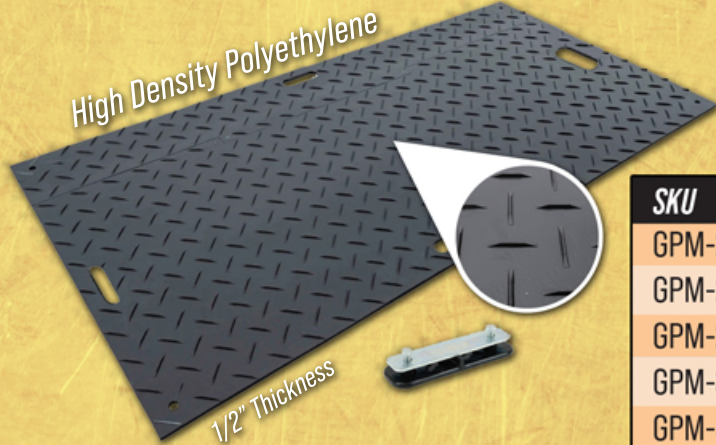

Ground Protection Mats

Easily create temporary pathways for machinery on soft grounds with our Ground Protection Mats